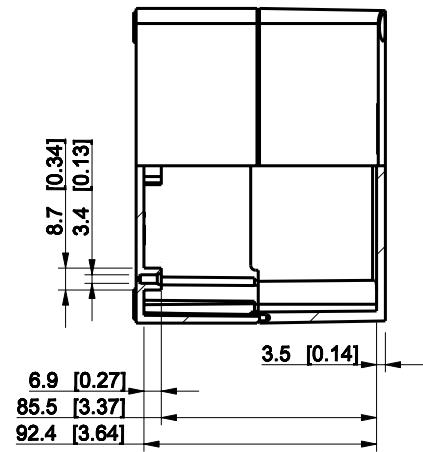

ID	Description	Date	By	Appr.
A				

Dimensions in mm [inches]

Material: Polycarbonate, fiberglass-reinforced	Color: RAL 7035
------------------------------------------------	-----------------

Supplier:	Tool No:	Weight [kg]: 0.33	Volume:
-----------	----------	-------------------	---------

SPCP131310G

Scale	Date	08.12.08
1:3	By	PKos
-	Checked	
-	Ctrl	

Replaces:
Replaced:
Drw No: - A
Ref: Cubo S
Code: SPCP131310G
Sheet No:

model SPCP131310G PART

drawing CUBOS DRAWING