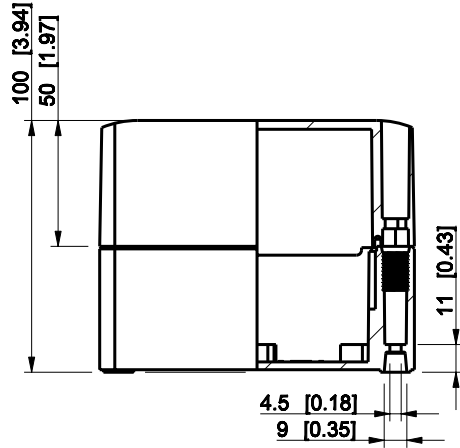

ID	Description	Date	By	Appr.
A				

Dimensions in mm [inches]

Material: Polycarbonate, fiberglass-reinforced	Color: RAL 7035
------------------------------------------------	-----------------

Supplier:	Tool No:	Weight [kg]: 0.33	Volume:
-----------	----------	-------------------	---------

SPCP131310G

Scale	Date	08.12.08
1:3	By	PKos
-	Checked	
-	Ctrl	

Replaces:
Replaced:
Drw No: - A
Ref: Cubo S
Code: SPCP131310G
Sheet No:

model SPCP131310G PART

drawing CUBOS DRAWING