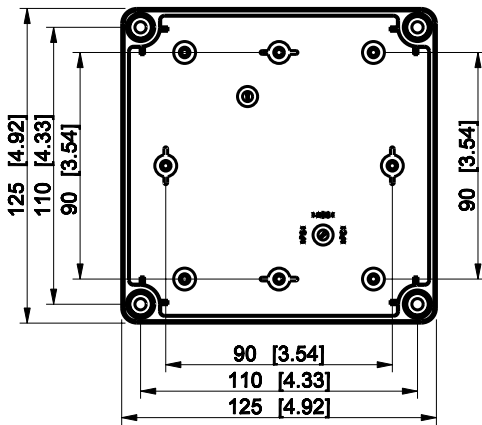

ID	Description	Date	By	Appr.
A				

Dimensions in mm [inches]

Material: Polycarbonate, fiberglass-reinforced	Color: RAL 7035
------------------------------------------------	-----------------

Supplier:	Tool No:	Weight [kg]: 0.33	Volume:
-----------	----------	-------------------	---------

SPCP131310G

Scale	Date	08.12.08
1:3	By	PKos
-	Checked	
-	Ctrl	

Replaces:
Replaced:
Drw No: - A
Ref: Cubo S
Code: SPCP131310G
Sheet No:

model SPCP131310G PART

drawing CUBOS DRAWING