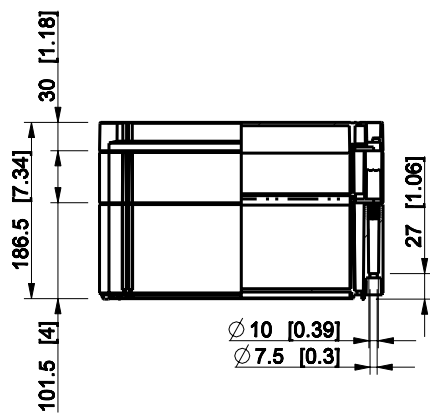

ID	Description	Date	By	Appr.
A				

Dimensions in mm [inches]

Material: Polycarbonate, fiberglass-reinforced	Color: RAL 7035
--	-----------------

Supplier:	Tool No:	Weight [kg]: 2.22	Volume:
-----------	----------	-------------------	---------

**OPCP303018G**

Scale	Date	18.12.08
1:8	By	PKos
-	Checked	
-	Ctrl	

Replaces:	
Replaced:	
Drw No:	A
Ref:	Cubo O
Code:	OPCP303018G
Sheet No:	

model: OPCP303018G PART  
drawing: CUBO\_O.drawing