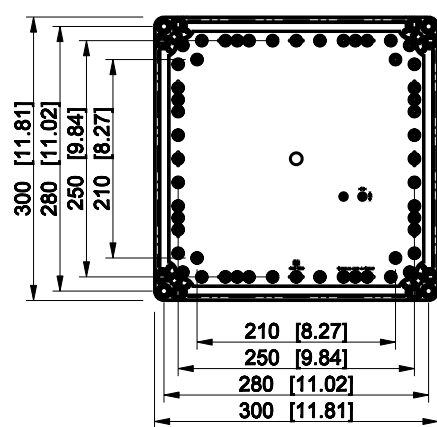

ID	Description	Date	By	Appr.
A				

Dimensions in mm [inches]

Material: Polycarbonate, fiberglass-reinforced	Color: RAL 7035
--	-----------------

Supplier:	Tool No:	Weight [kg]: 2.22	Volume:
-----------	----------	-------------------	---------

**OPCP303018G**

Scale	Date	18.12.08
1:8	By	PKos
-	Checked	
-	Ctrl	

Replaces:	
Replaced:	
Drw No:	A
Ref:	Cubo O
Code:	OPCP303018G
Sheet No:	

model: OPCP303018G PART  
drawing: CUBO\_O.drawing