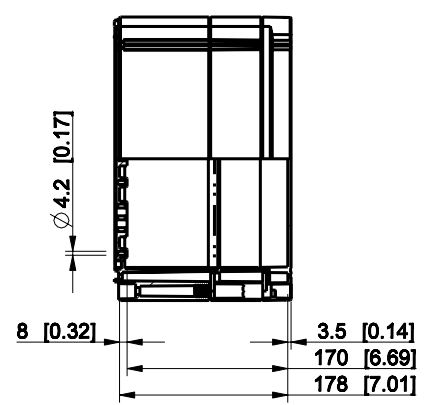

ID	Description	Date	By	Appr.
A				

Dimensions in mm [inches]

Material: Polycarbonate, fiberglass-reinforced	Color: RAL 7035
--	-----------------

Supplier:	Tool No:	Weight [kg]: 2.22	Volume:
-----------	----------	-------------------	---------

**OPCP303018G**

Scale	Date	18.12.08
1:8	By	PKos
-	Checked	
-	Ctrl	

Replaces:	
Replaced:	
Drw No:	A
Ref:	Cubo O
Code:	OPCP303018G
Sheet No:	

model: OPCP303018G PART  
drawing: CUBO\_O.drawing